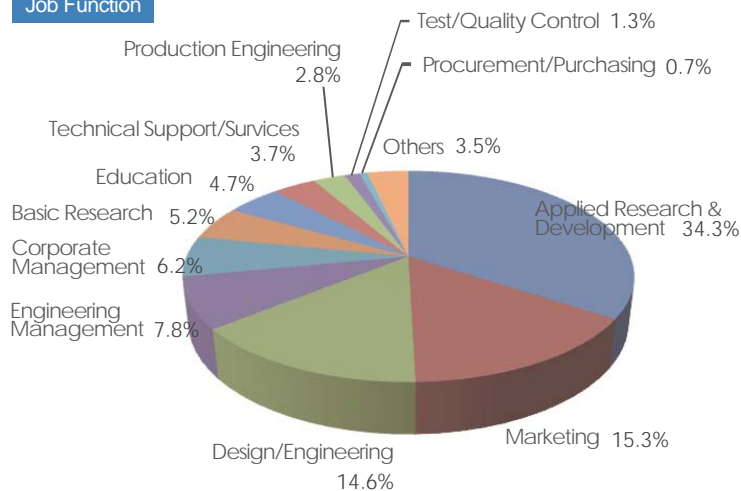

- Frequency: Bimonthly
- Language: Japanese
- Circulation: 15,000

AUDIENCE DEMOGRAPHICS

Job Function

Business/Occupation

Lab./Univ./Gov./Hospital	13.1%
Semiconductors/ICs/Electronics	9.2%
Fiber Optic Components & Systems	9.1%
Lasers	8.6%
Optical Components	6.9%
Precisions	6.9%
Manufacturing Systems	6.4%
Test & Measurement Equipment	6.0%
Materials/Chemicals	4.7%
Distributors	4.2%
Communication Systems	3.3%
Medical/Biomedical Instruments	3.2%
Consumer Electronics/AVs	2.8%
Automotive/Transportation	2.6%
Consulting	2.0%
Computers/IT Devices	1.4%
Controls/Robotics	1.2%
Design/Engineering Services	1.2%
Utilities	0.6%
Printing	0.6%
Aviation/Aerospace	0.4%
Machine Vision	0.4%